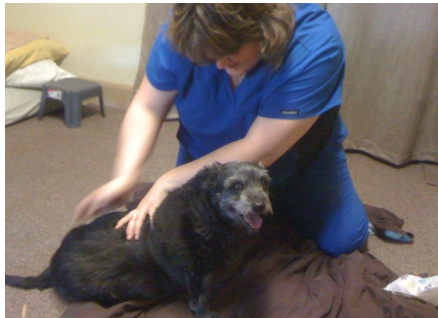

OHM MISSION & VISION

MISSION:

Open Hands Musculotherapy, LLC is dedicated to offering affordable massage therapy, healing modalities and complementary medicine to the community, given with compassion and reverence in order to treat the whole person.

VISIONS:

OHM, LLC believes in making significant positive changes in individuals using healing treatments and complementary medicine.

OHM takes great pride in having knowledge of many healing modalities to help fulfill the mission to make a LASTING difference in people's lives.

Open Hands Musculotherapy, LLC

604 N Professional Bldg
2606 Greenway Dr. Suit#306
Knoxville, TN 37918

Office Hrs By Appointment:

Wed- Fri 10am-7pm

Sat 10am-4pm

Sat 10am-4pm

Phone: 865-406-2762

www.openhandstn.org

E-mail: dmiley@openhandstn.org

Twitter: [dmileyohm](https://twitter.com/dmileyohm)

See OHM on FACEBOOK & LINKEDIN!

LMT License #8085

RCR License #200